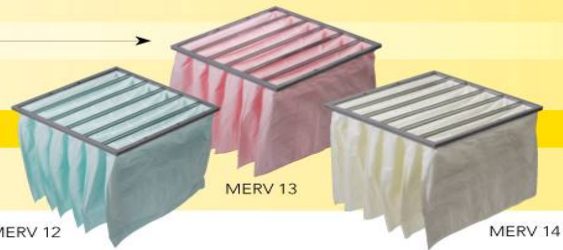

QUALITYPAK

MULTI-POCKET BAG FILTER

MERV 12 BAG FILTERS

Quality Pak synthetic media bag filters are the most economical solution for high efficiency filtration. They are offered in MERV 14, 13, and 12 ratings. Synthetic media is non-carcinogenic and resistant to abrasion, moisture and microbial growth. The adhesive seal around each pocket and inside the header, give these filters tremendous blow-out resistance. Quality Paks fold for minimal storage, shipping, and disposal space.

MERV 12							
NOMINAL SIZE W x H x D	PCKT CNT	PART NUMBER	LIST PRICE	MEDIA SQ. FT.	CASE LBS	CASE CUBIC FT.	CASE QTY.
12x24x12	3	QP63122412	$26.69	13.0	24	2	8
12x24x12	4	QP64122412	$31.25	17.3	25	2	8
12x24x12	5	QP65122412	$35.81	21.7	27	2	8
20x20x12	6	QP66202012	$40.98	26.0	15	1.4	4
20x24x12	5	QP65202412	$33.29	21.7	18	2	4
20x24x12	6	QP66202412	$37.84	26.0	19	2	4
20x24x12	8	QP68202412	$46.96	34.7	21	2	4
24x24x12	6	QP66242412	$37.84	26.0	24	2	4
24x24x12	8	QP68242412	$46.96	34.7	24	2	4
24x24x12	10	QP610242412	$56.07	43.3	25	4	4
24x24x12	12	QP612242412	$65.19	52.0	26	4	4
12x24x15	3	QP63122415	$28.28	16.3	25	2	8
12x24x15	4	QP64122415	$33.36	21.7	26	2	8
12x24x15	5	QP65122415	$38.47	27.1	28	2	8
20x20x15	6	QP66202015	$44.16	32.5	15	1.4	4
20x24x15	5	QP65202415	$35.94	27.1	19	2	4
20x24x15	6	QP66202415	$41.02	32.5	20	2	4
20x24x15	8	QP68202415	$51.19	43.3	22	2	4
24x24x15	6	QP66242415	$41.02	32.5	25	2	4
24x24x15	8	QP68242415	$51.19	43.3	25	2	4
24x24x15	10	QP610242415	$61.38	54.2	26	4	4
24x24x15	12	QP612242415	$71.55	65	27	4	4
12x24x18	3	QP63122418	$29.88	19.5	25	2	8
12x24x18	4	QP64122418	$35.48	26.0	27	2	8
12x24x18	5	QP65122418	$41.10	32.5	29	2	8
20x20x18	6	QP66202018	$47.35	39.0	16	1.4	4
20x24x18	5	QP65202418	$38.59	32.5	19	2	4
20x24x18	6	QP66202418	$44.21	39.0	20	2	4
20x24x18	8	QP68202418	$55.43	52.0	22	2	4
24x24x18	6	QP66242418	$44.21	39.0	25	2	4
24x24x18	8	QP68242418	$55.43	52.0	25	2	4
24x24x18	10	QP610242418	$66.67	65.0	27	4	4
24x24x18	12	QP612242418	$77.90	78.0	28	4	4
12x24x22	3	QP63122422	$32.00	23.8	26	2	8
12x24x22	4	QP64122422	$38.32	31.8	27	2	8
12x24x22	5	QP65122422	$44.65	39.7	30	2	8
20x20x22	6	QP66202022	$51.59	47.7	16	1.4	4
20x24x22	5	QP65202422	$42.12	39.7	20	2	4
20x24x22	6	QP66202422	$48.45	47.7	21	2	4
20x24x22	8	QP68202422	$61.10	63.6	23	2	4
24x24x22	6	QP66242422	$48.45	47.7	26	2	4
24x24x22	8	QP68242422	$61.10	63.6	26	2	4
24x24x22	10	QP610242422	$73.74	79.4	27	4	4
24x24x22	12	QP612242422	$86.38	95.3	28	4	4

*Custom sizes are now available