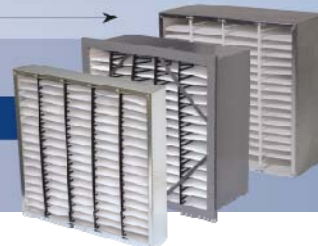

QUALITYFLOW EXTREME

DEEP PLEAT RIGID CELL FILTERS

QualityFlow Extreme are designed to handle high airflow and provide low pressure drop. QualityFlow Extreme filters utilize a durable frame and media that stand up to turbulence and abrasion that typical medias cannot withstand. QualityFlow Extreme filters make great replacements for any 6" and 12" deep high efficiency rigid filters, and 8 panel V-cells by reducing energy costs, while providing high dust holding and long filter life. QualityFlow Extreme filters are available in MERV 14 and 13 ratings per ASHRAE 52.2. QualityFlow media is also available in the QualityFlow 4".

MERV 14 WITHOUT HEADER					
NOMINAL SIZE W x H x D	PART NUMBER	LIST PRICE	CASE LBS	CASE CUBIC FT.	CASE QTY.
12x24x6	QCNQF1412246	$82.83	20	4	4
20x24x6	QCNQF1420246	$97.30	15	3.33	2
24x24x6	QCNQF1424246	$101.88	19	4	2
12x24x12	QCNQF14122412	$94.55	20	4	2
20x24x12	QCNQF14202412	$125.55	15	3.33	1
24x24x12	QCNQF14242412	$135.81	16	4	1
MERV 14 WITH HEADER					
NOMINAL SIZE W x H x D	PART NUMBER	LIST PRICE	CASE LBS	CASE CUBIC FT.	CASE QTY.
12x24x6	QCHQF1412246	$89.58	21	4	4
20x24x6	QCHQF1420246	$102.10	16	3.33	2
24x24x6	QCHQF1424246	$105.54	20	4	2
12x24x12	QCHQF14122412	$101.04	21	4	2
20x24x12	QCHQF14202412	$130.41	16	3.33	1
24x24x12	QCHQF14242412	$139.49	17	4	1
MERV 13 WITHOUT HEADER					
NOMINAL SIZE W x H x D	PART NUMBER	LIST PRICE	CASE LBS	CASE CUBIC FT.	CASE QTY.
12x24x6	QCNQF1312246	$81.53	20	4	4
20x24x6	QCNQF1320246	$95.03	15	3.33	2
24x24x6	QCNQF1324246	$99.18	19	4	2
12x24x12	QCNQF13122412	$91.81	20	4	2
20x24x12	QCNQF13202412	$120.50	15	3.33	1
24x24x12	QCNQF13242412	$129.72	16	4	1
MERV 13 WITH HEADER					
NOMINAL SIZE W x H x D	PART NUMBER	LIST PRICE	CASE LBS	CASE CUBIC FT.	CASE QTY.
12x24x6	QCHQF1312246	$88.61	21	4	4
20x24x6	QCHQF1320246	$100.44	16	3.33	2
24x24x6	QCHQF1324246	$103.50	20	4	2
12x24x12	QCHQF13122412	$98.60	21	4	2
20x24x12	QCHQF13202412	$125.89	16	3.33	1
24x24x12	QCHQF13242412	$134.07	17	4	1

*Custom sizes are available

OPTIONS

Add one of the following letters to the end of the part number for options. Example: QCHQF14242412XP

1. X = Gaskets on air exit side (back) of header. Add $4.00 to list price.
   - E = Gaskets on air entry side (face) of header. Add $4.00 to list price.
   - S = Gaskets on horizontal sides of header. Add $3.00 to list price.
   - HV = High Velocity 9 gauge wire grid downstream. Add $4.00 to list price.
   - HV2 = High Velocity 9 gauge wire grids upstream and downstream. Add $8.00 to list price.
   - B = Cross bracing upstream and downstream. Add $10.00 to list price.
   - J = Cross bracing downstream. Add $5.00 to list price.
   - D = Double Header. Add $10.00 to list price.
   - P = Plastic Box Construction. No charge. Call for availability
2. To price a non-standard QualityFlow Extreme, add $30 to the list price of the next largest filter. Maximum circumference (Width x's 2 + Height x's 2) is 96". Maximum depth is 11.5" actual and minimum depth is 5" actual.