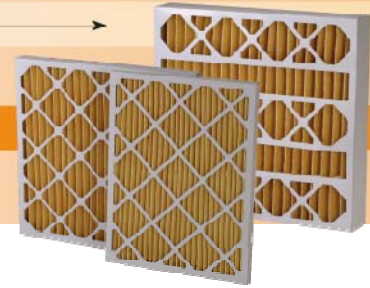

MQP FILTER

MERV 11

MQP filters are MERV 11 rated according to ASHRAE 52.2 standards. MQP filters are made with synthetic media that is bonded to a rust inhibitor coated expanded metal. The entire inner surface of the 24 point beverage board frame is coated with adhesive to encapsulate the pleated media pack, prevent air bypass, and provide rigidity.

- 1" MQP's have 18 pleats per linear foot.
- 2" MQP's have 15 pleats per linear foot.
- 4" MQP's have 11 pleats per linear foot.

1"					
NOMINAL SIZE W x H x D	PART NUMBER	LIST PRICE	CASE LBS	CASE CUBIC FT.	CASE QTY.
10x10x1	MQP10101	$7.22	10	1.51	24
10x16x1	MQP10161	$7.71	6	1.51	12
10x20x1	MQP10201	$7.42	6	1.51	12
10x24x1	MQP10241	$9.54	6	2.08	12
10x25x1	MQP10251	$9.24	6	2.95	12
10x30x1	MQP10301	$10.67	8	4.17	12
12x12x1	MQP12121	$7.91	12	2.08	24
12x15x1	MQP12151	$11.86	6	2.08	12
12x16x1	MQP12161	$9.76	6	2.08	12
12x18x1	MQP12181	$9.40	6	2.08	12
12x20x1	MQP12201	$7.83	6	2.08	12
12x22x1	MQP12221	$12.48	6	2.08	12
12x24x1	MQP12241	$6.98	8	2.08	12
12x25x1	MQP12251	$12.71	8	2.95	12
12x30x1	MQP12301	$13.26	10	4.17	12
14x14x1	MQP14141	$12.16	8	2.36	12
14x18x1	MQP14181	$12.16	8	2.36	12
14x20x1	MQP14201	$8.41	8	2.36	12
14x24x1	MQP14241	$10.23	10	3.61	12
14x25x1	MQP14251	$9.04	10	3.61	12
14x30x1	MQP14301	$16.49	11	4.17	12
15x20x1	MQP15201	$8.54	8	2.36	12
15x25x1	MQP15251	$14.49	10	2.95	12
15x30x1	MQP15301	$16.49	11	4.17	12
16x16x1	MQP16161	$7.86	9	2.36	12
16x18x1	MQP16181	$13.12	9	2.36	12
16x20x1	MQP16201	$7.20	9	2.36	12
16x24x1	MQP16241	$12.59	10	2.95	12
16x25x1	MQP16251	$8.02	10	2.95	12
16x30x1	MQP16301	$16.49	13	4.17	12
16x32x1	MQP16321	$17.44	13	3.67	12
18x18x1	MQP18181	$15.80	10	2.92	12
18x20x1	MQP18201	$9.59	10	2.92	12
18x22x1	MQP18221	$16.02	10	3.61	12
18x24x1	MQP18241	$8.16	10	3.61	12
18x25x1	MQP18251	$14.00	10	3.61	12
18x30x1	MQP18301	$17.17	13	4.17	12
20x20x1	MQP20201	$8.02	10	2.92	12
20x22x1	MQP20221	$15.77	10	3.61	12
20x24x1	MQP20241	$9.04	11	3.61	12
20x25x1	MQP20251	$8.87	11	3.61	12