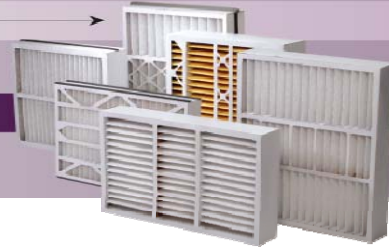

SPACEBARON

MERV 11

Space Baron Residential Air Cleaner replacement filters are designed to fit existing ducted air filter housings. Space Barons are pre-assembled for easy installation. 5" depth and close pleats minimize pressure drop and extend filter life. Offered in MERV 8, 11, 13 and fume control ratings, Space Baron's can last 6 months to a year in most home installations.

MERV 11						
NOMINAL SIZE W x H x D	PART NUMBER	REPLACEMENT FOR OEM STYLE:	LIST PRICE	CASE LBS	CASE CUBIC FT.	CASE QTY.
20X25X5	SBTRABMQP	Trion "Air Bear" *	$33.21	6.4	2.65	2
20X20X5	SBTRAB20MQP	Trion "Air Bear" *	$31.64	6.5	2.85	2
16X25X3	SBTRABCMQP	Trion "Air Bear Cub" *	$30.07	5.9	2.2	3
16x25x5	SBTRAB16MQP	Trion "Air Bear" *	$34.29	5.9	2.2	2
16x25x5	SBHW29MQP	Honeywell "FC100A1029" *	$31.73	5.6	2.2	2
20x20x5	SBHW11MQP	Honeywell "FC100A1011" *	$32.99	6.5	2.85	2
20x25x5	SBHW37MQP	Honeywell "FC100A1037" *	$34.56	6.5	2.65	2
20x25x6	SBRP22MQP	Research Products / Aprilaire "Space-Gard 2200" *	$36.35	6.9	2.65	2
16x27x6	SBRP24MQP	Research Products / Aprilaire "Space-Gard 2400" *	$32.96	7	4	2
16x26x5	SBWR48MQP	White Rodgers "F825-0548" *	$37.13	5.8	2.2	2
20x26x5	SBWR49MQP	White Rodgers "F825-0549" *	$41.10	6.9	2.65	2
20x24x5	SBGF1MQP	General Filter "AC-1" *	$33.21	6.5	2.65	2
14x26x5	SBPFR14MMQP	Trane Perfect Fit "BAYFTFR14M" *	$53.56	5.8	3.67	2
26x21x5	SBPFH26MMQP	Trane Perfect Fit "BAYFTA26M" *	$66.04	6.9	3.67	2
17.5x27x5	SBPFR17MMQP	Trane Perfect Fit "BAYFTFR17M" *	$59.51	7	3.67	2
21x27x5	SBPFR21MMQP	Trane Perfect Fit "BAYFTFR21M" *	$67.25	7.2	3.67	2
21.5x21x5	SBPFH21MMQP	Trane Perfect Fit "BAYFTA21M" *	$59.65	6.7	2.85	2
23.2x20.1x5	SBPFH23MMQP	Trane Perfect Fit "BAYFTA23M" *	$61.94	6.8	2.85	2
24x26x5	SBPFR24MMQP	Trane Perfect Fit "BAYFTFR24M" *	$70.92	7.3	3.67	2

*Trade names and company names are used for identification purposes only