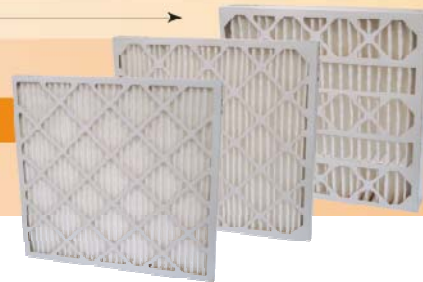

GQPFILTER

MERV 13 GREEN QUALITY PLEATS

GQP "Green" Quality Pleats are ideally suited for the Green Building Council's latest LEED MERV 13 Indoor Air Quality requirements for occupant health. GQP's, as well as our Quality Flow MERV 13 & 14 filters, have the added benefit of low initial cost and don't require any retrofitting to the HVAC system. Ultra Low Pressure drop ensures lower ongoing costs through energy savings. High dust loading prolongs filter life, thus reducing labor and landfill costs.

- 1" GQP's have 18 pleats per linear foot.
- 2" GQP's have 15 pleats per linear foot.
- 4" GQP's have 11 pleats per linear foot.

1"					
NOMINAL SIZE W x H x D	PART NUMBER	LIST PRICE	CASE LBS	CASE CUBIC FT.	CASE QTY.
10x10x1	GQP10101	$9.02	10	1.51	24
10x16x1	GQP10161	$9.64	6	1.51	12
10x20x1	GQP10201	$9.27	6	1.51	12
10x24x1	GQP10241	$11.93	6	2.08	12
10x25x1	GQP10251	$11.55	6	2.95	12
10x30x1	GQP10301	$13.34	8	4.17	12
12x12x1	GQP12121	$9.89	12	2.08	24
12x15x1	GQP12151	$14.83	6	2.08	12
12x16x1	GQP12161	$12.21	6	2.08	12
12x18x1	GQP12181	$11.75	6	2.08	12
12x20x1	GQP12201	$9.79	6	2.08	12
12x22x1	GQP12221	$15.60	6	2.08	12
12x24x1	GQP12241	$8.73	8	2.08	12
12x25x1	GQP12251	$15.90	8	2.95	12
12x30x1	GQP12301	$16.57	10	4.17	12
14x14x1	GQP14141	$15.21	8	2.36	12
14x18x1	GQP14181	$15.21	8	2.36	12
14x20x1	GQP14201	$10.53	8	2.36	12
14x24x1	GQP14241	$12.79	10	3.61	12
14x25x1	GQP14251	$11.32	10	3.61	12
14x30x1	GQP14301	$20.62	11	4.17	12
15x20x1	GQP15201	$10.66	8	2.36	12
15x25x1	GQP15251	$18.11	10	2.95	12
15x30x1	GQP15301	$20.62	11	4.17	12
16x16x1	GQP16161	$10.48	9	2.36	12
16x18x1	GQP16181	$16.40	9	2.36	12
16x20x1	GQP16201	$9.65	9	2.36	12
16x24x1	GQP16241	$15.74	10	2.95	12
16x25x1	GQP16251	$11.06	10	2.95	12
16x30x1	GQP16301	$20.62	13	4.17	12
16x32x1	GQP16321	$22.36	13	3.67	12
18x18x1	GQP18181	$19.76	10	2.92	12
18x20x1	GQP18201	$11.99	10	2.92	12
18x22x1	GQP18221	$20.03	10	3.61	12
18x24x1	GQP18241	$12.62	10	3.61	12
18x25x1	GQP18251	$17.50	10	3.61	12
18x30x1	GQP18301	$21.47	13	4.17	12
20x20x1	GQP20201	$11.05	10	2.92	12
20x22x1	GQP20221	$19.71	10	3.61	12
20x24x1	GQP20241	$12.68	11	3.61	12
20x25x1	GQP20251	$12.32	11	3.61	12