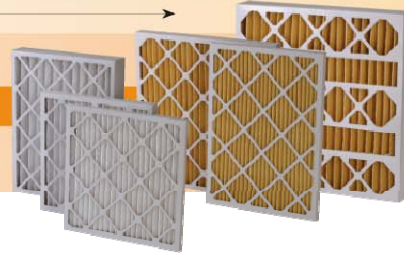

QUALITY PLEATS

NON-STANDARD PLEATED PANEL FILTERS

We can build virtually any custom size filter. We take great care to make our non-standard filters as sturdy and effective as a standard size filter. Our EQP, DQP, MQP, & GQP filters are made with synthetic media that is bonded to a rust inhibitor coated expanded metal. EQP's & DQP's are MERV 8 rated, MQP's are MERV 11 rated, and GQP's are MERV 13 according to ASHRAE 52.2 standards. The entire inner surface of the 24 point beverage board frame is coated with adhesive to encapsulate the pleated media pack, prevent air bypass, and provide rigidity

EQP 40 NON-STANDARD			
FACE AREA (SQ. INCHES)	1" DEPTH EQPA40	2" DEPTH EQPA40	4" DEPTH EQPA40
36 to 199	$8.18	$9.15	$15.68
200 to 299	$8.87	$10.97	$18.85
300 to 399	$10.19	$13.14	$22.44
400 to 499	$11.30	$14.03	$24.76
500 to 599	$12.12	$15.29	$26.22
600 to 699	$12.74	$16.18	$27.72
700 +	$13.45	$17.09	$29.27
SINGLE NON-STANDARDS MAXIMUM SIZE for 1" AND 2" 23.5"x28.5" (ACTUAL) SINGLE NON-STANDARDS MAXIMUM SIZE for 4" 23.5"x28.5" (ACTUAL)			
DQP 40 NON-STANDARD			
FACE AREA (SQ. INCHES)	1" DEPTH DQPA40	2" DEPTH DQPA40	4" DEPTH DQPA40
36 to 199	$9.20	$10.30	$17.61
200 to 299	$9.95	$12.34	$21.19
300 to 399	$11.46	$14.75	$25.24
400 to 499	$12.71	$15.76	$27.84
500 to 599	$13.62	$17.17	$29.47
600 to 699	$14.31	$18.17	$31.14
700 +	$15.13	$19.21	$32.89
SINGLE NON-STANDARDS MAXIMUM SIZE for 1" AND 2" 23.5"x28.5" (ACTUAL) SINGLE NON-STANDARDS MAXIMUM SIZE for 4" 23.5"x28.5" (ACTUAL)			
MQP NON-STANDARD			
FACE AREA (SQ. INCHES)	1" DEPTH MQPA	2" DEPTH MQPA	4" DEPTH MQPA
36 to 199	$12.52	$14.00	$23.96
200 to 299	$13.56	$16.76	$28.80
300 to 399	$15.58	$20.09	$34.31
400 to 499	$17.25	$21.45	$37.85
500 to 599	$18.53	$23.35	$40.07
600 to 699	$19.48	$24.73	$42.36
700 +	$20.57	$26.11	$44.71
SINGLE NON-STANDARDS MAXIMUM SIZE for 1" AND 2" 23.5"x28.5" (ACTUAL) SINGLE NON-STANDARDS MAXIMUM SIZE for 4" 23.5"x28.5" (ACTUAL)			
GQP NON-STANDARD			
FACE AREA (SQ. INCHES)	1" DEPTH GQPA	2" DEPTH GQPA	4" DEPTH GQPA
36 to 199	$15.03	$18.36	$30.32
200 to 299	$16.27	$21.69	$36.13
300 to 399	$18.71	$25.67	$42.73
400 to 499**	$20.70	$27.31	$45.42
500 to 599**	$22.24	$29.60	NA
600 to 699	$23.37	$31.25	NA
700 +	$24.69	$32.91	NA
SINGLE NON-STANDARDS MAXIMUM SIZE for 1" AND 2" 23.5"x28.5" (ACTUAL) SINGLE NON-STANDARDS MAXIMUM SIZE for 4" 23.375"x23.375" (ACTUAL)			

A=ACTUAL

A=ACTUAL

A=ACTUAL

A=ACTUAL