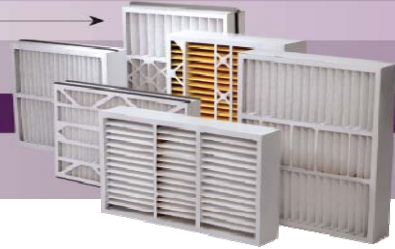

SPACEBARON

MERV 13

Space Baron Residential Air Cleaner replacement filters are designed to fit existing ducted air filter housings. Space Barons are pre-assembled for easy installation. 5" depth and close pleats minimize pressure drop and extend filter life. Offered in MERV 8, 11, 13 and fume control ratings, Space Baron's can last 6 months to a year in most home installations.

MERV 13						
NOMINAL SIZE W x H x D	PART NUMBER	REPLACEMENT FOR OEM STYLE:	LIST PRICE	CASE LBS	CASE CUBIC FT.	CASE QTY.
20X25X5	SBTRABGQP	Trion "Air Bear" *	$41.16	6.4	2.65	2
20X20X5	SBTRAB20GQP	Trion "Air Bear" *	$39.99	6.5	2.85	2
16X25X3	SBTRABCGQP	Trion "Air Bear Cub" *	$36.46	5.9	2.2	3
16x25x5	SBTRAB16GQP	Trion "Air Bear" *	$37.66	5.9	2.2	2
16x25x5	SBHW29GQP	Honeywell "FC100A1029" *	$36.79	5.6	2.2	2
20x20x5	SBHW11GQP	Honeywell "FC100A1011" *	$42.12	6.5	2.85	2
20x25x5	SBHW37GQP	Honeywell "FC100A1037" *	$43.30	6.5	2.65	2
20x25x6	SBRP22GQP	Research Products / Aprilaire "Space-Gard 2200" *	$46.45	6.9	2.65	2
16x27x6	SBRP24GQP	Research Products / Aprilaire "Space-Gard 2400" *	$44.73	7	4	2
16x26x5	SBWR48GQP	White Rodgers "F825-0548" *	$44.63	5.8	2.2	2
20x26x5	SBWR49GQP	White Rodgers "F825-0549" *	$51.15	6.9	2.65	2
20x24x5	SBGF1GQP	General Filter "AC-1" *	$41.16	6.5	2.65	2
14x26x5	SBPFR14MGQP	Trane Perfect Fit "BAYFTFR14M" *	$58.22	5.8	3.67	2
26x21x5	SBPFH26MGQP	Trane Perfect Fit "BAYFTAH26M" *	$73.37	6.9	3.67	2
17.5x27x5	SBPFR17MGQP	Trane Perfect Fit "BAYFTFR17M" *	$65.82	7	3.67	2
21x27x5	SBPFR21MGQP	Trane Perfect Fit "BAYFTFR21M" *	$72.36	7.2	3.67	2
21.5x21x5	SBPFH21MGQP	Trane Perfect Fit "BAYFTAH21M" *	$68.14	6.7	2.85	2
23.2x20.1x5	SBPFH23MGQP	Trane Perfect Fit "BAYFTAH23M" *	$69.73	6.8	2.85	2
24x26x5	SBPFR24MGQP	Trane Perfect Fit "BAYFTFR24M" *	$77.68	7.3	3.67	2

*Trade names and company names are used for identification purposes only